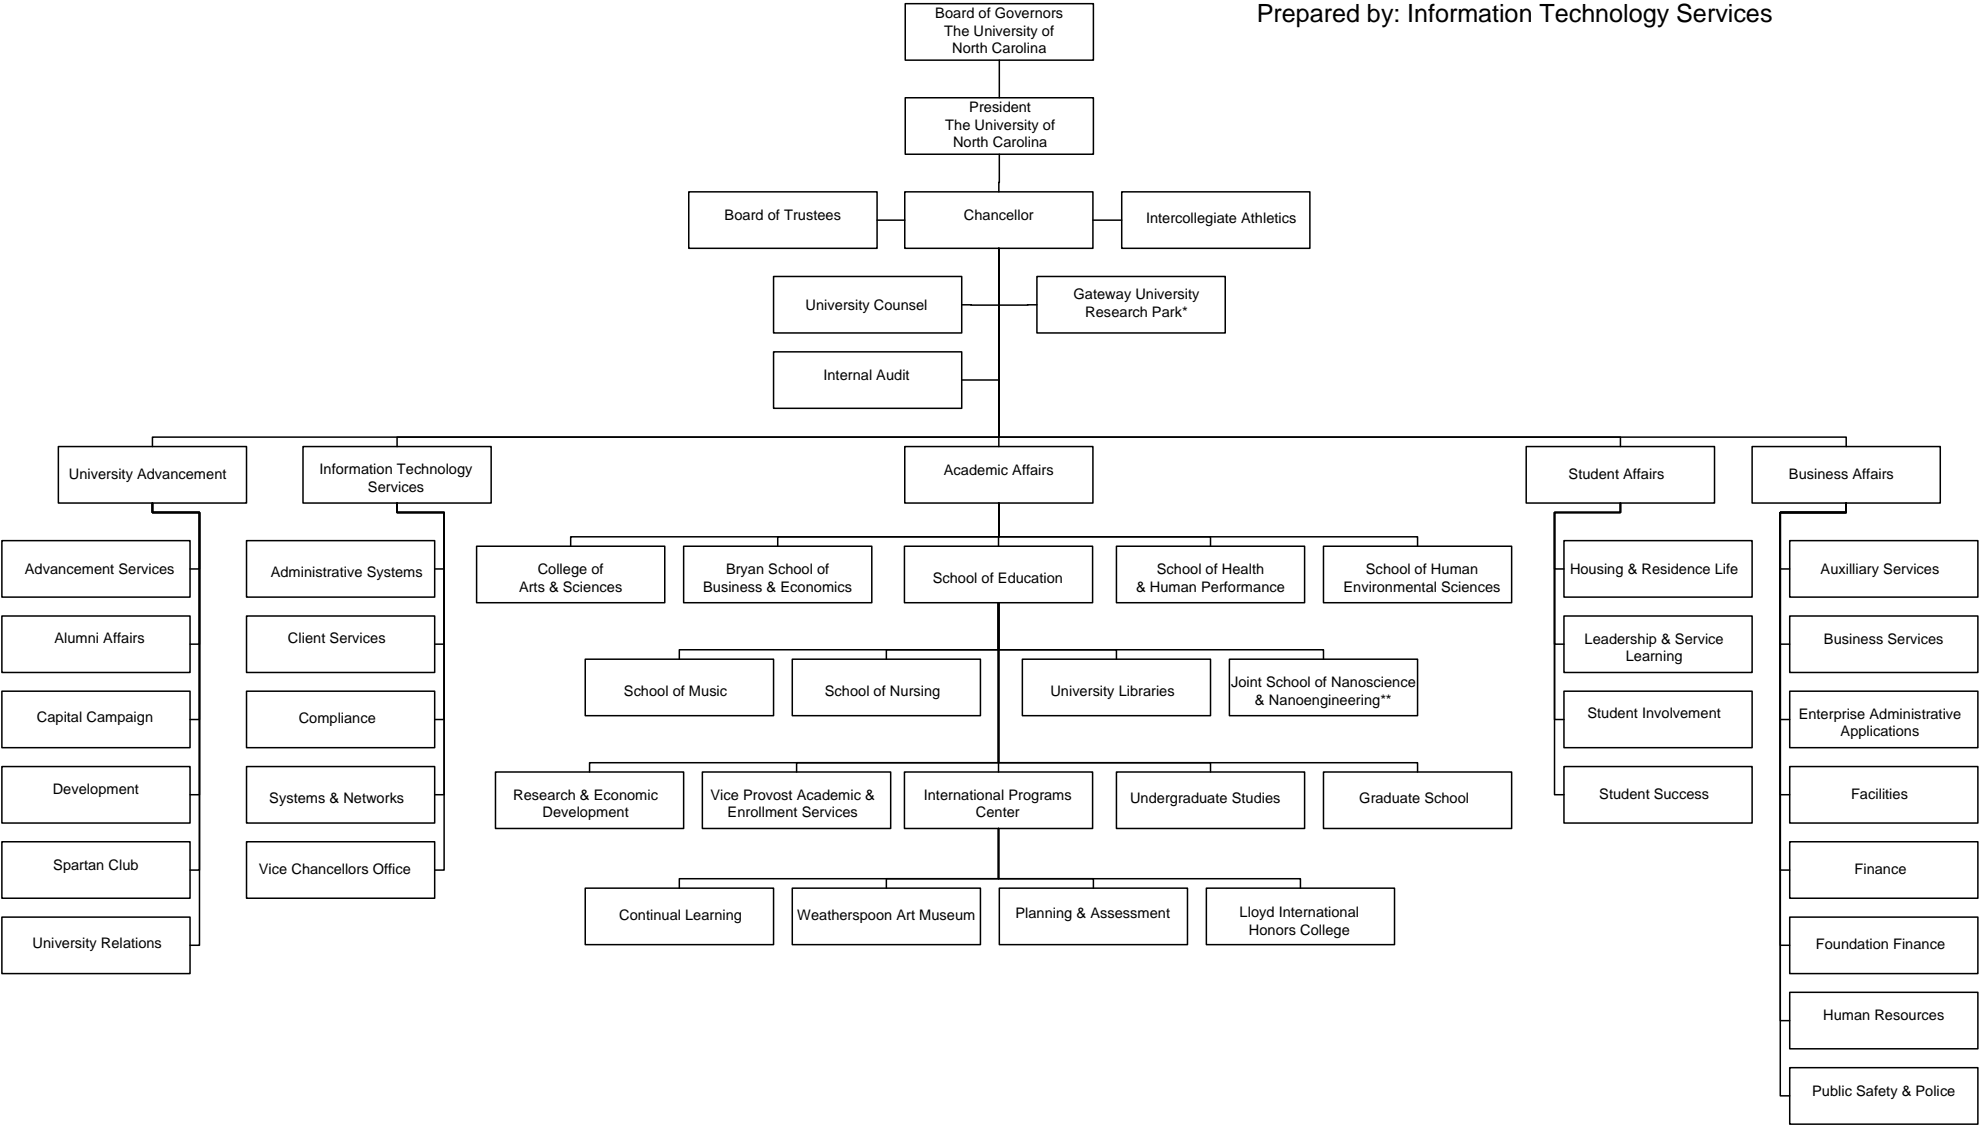

The University of North Carolina at Greensboro
Organizational Chart
July 22, 2009
Prepared by: Information Technology Services

**Dean of Nanoscience and Nanoengineering reports to both the Provost at UNCG and the Provost at NCA&T